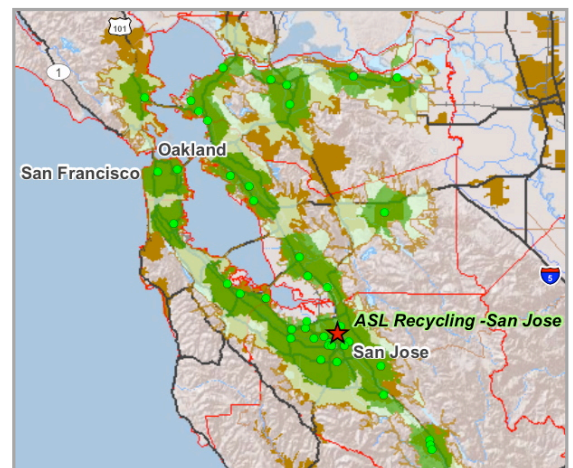

Getting Rid of E-waste is Getting Easier By the Day

With 70 ASL GREENspot e-waste drop-off locations up and running, most Bay Area residents are now within minutes of free and easy e-waste disposal

SAN JOSE, Calif.—March 31, 2008—The rapid growth of ASL GREENetwork’s GREENspot e-waste drop-off locations means that most Bay Area households are now within five miles of a facility where they can dispose of their e-waste for free. There are now 70 GREENspot e-waste drop-off locations, from Redding to Fresno, which means Northern Californians are now finding it easier than ever to find a place nearby where they can take their outmoded electronics, including old TVs, cell phones, audio-video components, computer equipment, microwave ovens, electronic equipment from offices and labs, and more.

The five most populous counties are extremely well served. In those counties, the proportion of households within five miles of an ASL GREENspot e-waste drop-off location is very high:

San Francisco county	97%
Santa Clara county	92%
Alameda county	84%
San Mateo county	79%
Contra Costa county	78%
Marin county	56%
Sonoma county	45%

When the service area radius is expanded to ten miles, the coverage is even better for Bay Area residents:

San Francisco county	100%
Santa Clara county	100%
Alameda county	100%
San Mateo county	99%
Contra Costa county	93%
Marin county	87%
Sonoma county	79%